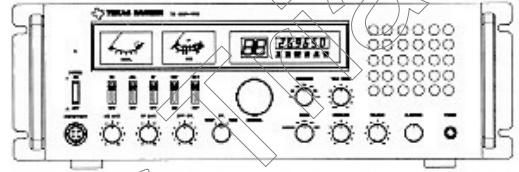

TR 696F-SSB

AM/SSB CITIZENS BAND BASE STATION
with NOAA Emergency Alert Tone
and 7 NOAA Weather Channels

OWNER'S MANUAL

Printed In Malaysia
ATSSR1011B
MIC980715

Zeon PDF Driver
www.zeon.com.my